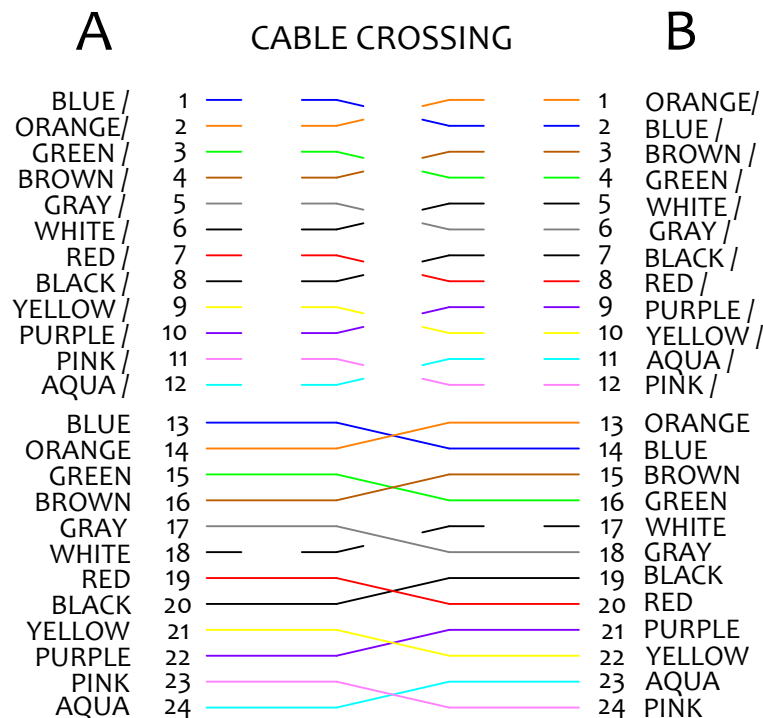

10

9

8

7

6

5

4

3

2

1

A

B

VIEW A

POLARITY C

VIEW A

A

B

VIEW A

POLARITY X

(TYPE-A: 2-2 according TIA-568.3-D)

VIEW A

BASIC VIEW MTP CONNECTOR

REVISION-DATE: A - 14.02.2014 CHANGE: DRAWN BY, DATE: M.Ruzbarsky 2014/02/14

- created a new drawing

REVISION-DATE: B - 26.02.2018 CHANGE: CHECKED BY, DATE: E.Koza 2014/02/17

- added new polarities

REVISION-DATE: X - DD.MM.YYYY CHANGE: APPROVED BY, DATE: I.Golian 2014/02/17

XXX

TITLE: TYPES OF POLARITIES FOR 24 FIBER CABLE

PRODUCT SPECIFICATION: QPN /SPEC.

DIMENSIONS IN MM UNLESS SPECIFIED

SCALE: NO SCALE

DRAWING NUMBER: 1-S-2663_2_B

SHEET NO. 2 of 3

PRODUCT NUMBER: sylex

SIZE A3

10

9

8

7

6

5

4

3

2

1

A