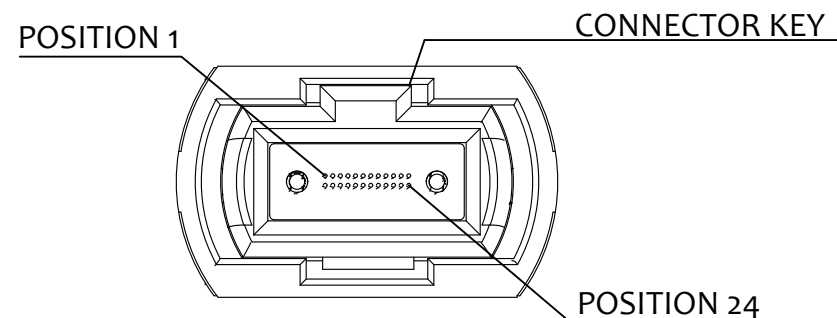

10

9

8

7

6

5

4

3

2

1

A

B

VIEW A

POLARITY C

VIEW A

A

B

VIEW A

POLARITY X

(TYPE-A: 2-2 according TIA-568.3-D)

VIEW A

BASIC VIEW MTP CONNECTOR

REVISION-DATE: A - 14.02.2014 CHANGE: DRAWN BY, DATE: M.Ruzbarsky 2014/02/14

- created a new drawing

REVISION-DATE: B - 26.02.2018 CHANGE: CHECKED BY, DATE: E.Koza 2014/02/17

- added new polarities

REVISION-DATE: X - DD.MM.YYYY CHANGE: APPROVED BY, DATE: I.Golian 2014/02/17

XXX

TITLE: TYPES OF POLARITIES FOR 24 FIBER CABLE

PRODUCT SPECIFICATION: QPN /SPEC.

DIMENSIONS IN MM UNLESS SPECIFIED

SCALE: NO SCALE

DRAWING NUMBER: 1-S-2663_2_B

SHEET NO. 2 of 3

PRODUCT NUMBER: sylex

SIZE A3

10

9

8

7

6

5

4

3

2

1

A