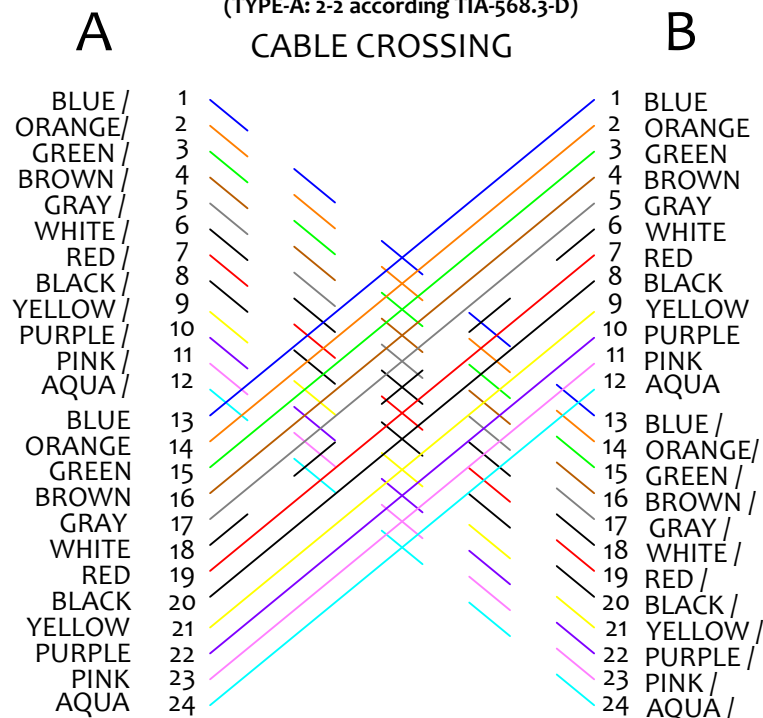

POLARITY X

(TYPE-A: 2-2 according TIA-568.3-D)