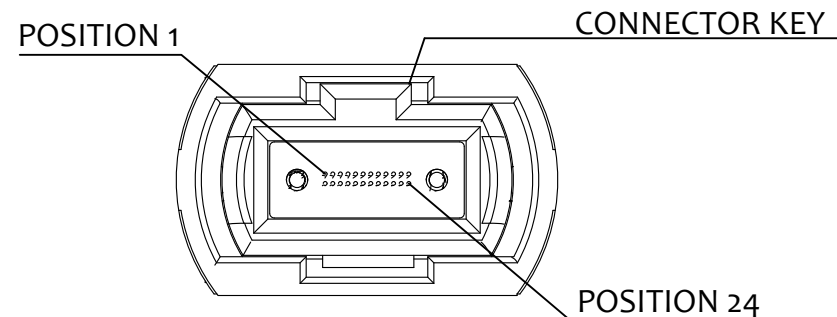

10

9

8

7

6

5

4

3

2

1

A

B

VIEW A