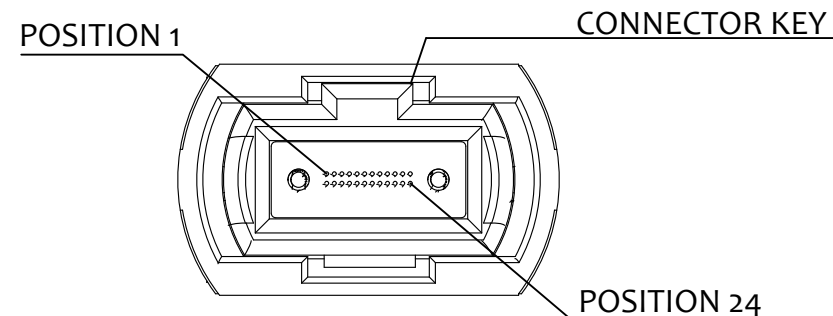

A

B

POLARITY TYPE-B: 2-2

(according TIA-568.3-D)

A

CABLE CROSSING

B

- BLUE / 1
- ORANGE / 2
- GREEN / 3
- BROWN / 4
- GRAY / 5
- WHITE / 6
- RED / 7
- BLACK / 8
- YELLOW / 9
- PURPLE / 10
- PINK / 11
- AQUA / 12
- BLUE / 13
- ORANGE / 14
- GREEN / 15
- BROWN / 16
- GRAY / 17
- WHITE / 18
- RED / 19
- BLACK / 20
- YELLOW / 21
- PURPLE / 22
- PINK / 23
- AQUA / 24

- 1 AQUA
- 2 PINK
- 3 PURPLE
- 4 YELLOW
- 5 BLACK
- 6 RED
- 7 WHITE
- 8 GRAY
- 9 BROWN
- 10 GREEN
- 11 ORANGE
- 12 BLUE
- 13 AQUA /
- 14 PINK /
- 15 PURPLE /
- 16 YELLOW /
- 17 BLACK /
- 18 RED /
- 19 WHITE /
- 20 GRAY /
- 21 BROWN /
- 22 GREEN /
- 23 ORANGE /
- 24 BLUE /

VIEW A

VIEW A

A

B

POLARITY TYPE-C: 2-2

(according TIA-568.3-D)

A

CABLE CROSSING

B

- BLUE / 1
- ORANGE / 2
- GREEN / 3
- BROWN / 4
- GRAY / 5
- WHITE / 6
- RED / 7
- BLACK / 8
- YELLOW / 9
- PURPLE / 10
- PINK / 11
- AQUA / 12
- BLUE / 13
- ORANGE / 14
- GREEN / 15
- BROWN / 16
- GRAY / 17
- WHITE / 18
- RED / 19
- BLACK / 20
- YELLOW / 21
- PURPLE / 22
- PINK / 23
- AQUA / 24

- 1 ORANGE
- 2 BLUE
- 3 BROWN
- 4 GREEN
- 5 WHITE
- 6 GRAY
- 7 BLACK
- 8 RED
- 9 PURPLE
- 10 YELLOW
- 11 AQUA
- 12 PINK
- 13 ORANGE /
- 14 BLUE /
- 15 BROWN /
- 16 GREEN /
- 17 WHITE /
- 18 GRAY /
- 19 BLACK /
- 20 RED /
- 21 PURPLE /
- 22 YELLOW /
- 23 AQUA /
- 24 PINK /

VIEW A

VIEW A

BASIC VIEW MTP CONNECTOR

REVISION-DATE: A - 14.02.2014	CHANGE:
- created a new drawing	
REVISION-DATE: B - 26.02.2018	CHANGE:
- added new polarities	
REVISION-DATE: X - DD.MM.YYYY	CHANGE:
XXX	

DRAWN BY, DATE:	M.Ruzbarsky 2014/02/14
CHECKED BY, DATE:	E.Koza 2014/02/17
APPROVED BY, DATE:	I.Golian 2014/02/17
PRODUCT NUMBER:	XXX

TITLE: TYPES OF POLARITIES FOR 24 FIBER CABLE		
PRODUCT SPECIFICATION:	DIMENSIONS IN MM UNLESS SPECIFIED	SCALE: NO SCALE
QPN /SPEC.	DRAWING NUMBER: 1-S-2663_3_B	SHEET NO. 3 of 3
THIS DRAWING CONTAINS INFORMATION THAT IS PROPRIETARY TO SYLEX s.r.o AND SHOULD NOT BE USED WITHOUT WRITTEN PERMISSION		SIZE A3