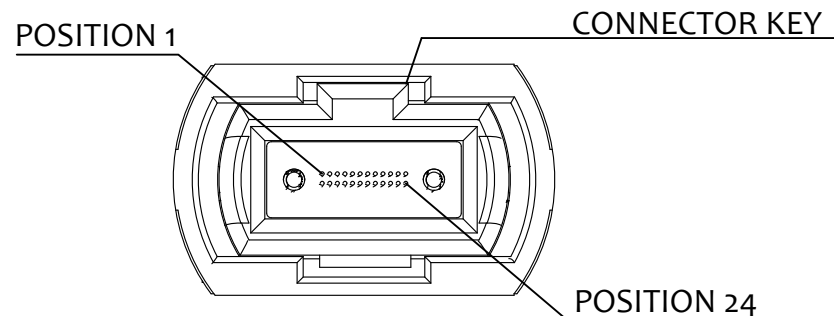

A

B

POLARITY TYPE-B: 2-2

(according TIA-568.3-D)

A

CABLE CROSSING

B

- BLUE / 1
- ORANGE / 2
- GREEN / 3
- BROWN / 4
- GRAY / 5
- WHITE / 6
- RED / 7
- BLACK / 8
- YELLOW / 9
- PURPLE / 10
- PINK / 11
- AQUA / 12
- BLUE / 13
- ORANGE / 14
- GREEN / 15
- BROWN / 16
- GRAY / 17
- WHITE / 18
- RED / 19
- BLACK / 20
- YELLOW / 21
- PURPLE / 22
- PINK / 23
- AQUA / 24

- 1 AQUA
- 2 PINK
- 3 PURPLE
- 4 YELLOW
- 5 BLACK
- 6 RED
- 7 WHITE
- 8 GRAY
- 9 BROWN
- 10 GREEN
- 11 ORANGE
- 12 BLUE
- 13 AQUA /
- 14 PINK /
- 15 PURPLE /
- 16 YELLOW /
- 17 BLACK /
- 18 RED /
- 19 WHITE /
- 20 GRAY /
- 21 BROWN /
- 22 GREEN /
- 23 ORANGE /
- 24 BLUE /

VIEW A

VIEW A

A

B

POLARITY TYPE-C: 2-2

(according TIA-568.3-D)

A

CABLE CROSSING

B

- BLUE / 1
- ORANGE / 2
- GREEN / 3
- BROWN / 4
- GRAY / 5
- WHITE / 6
- RED / 7
- BLACK / 8
- YELLOW / 9
- PURPLE / 10
- PINK / 11
- AQUA / 12
- BLUE / 13
- ORANGE / 14
- GREEN / 15
- BROWN / 16
- GRAY / 17
- WHITE / 18
- RED / 19
- BLACK / 20
- YELLOW / 21
- PURPLE / 22
- PINK / 23
- AQUA / 24

- 1 ORANGE
- 2 BLUE
- 3 BROWN
- 4 GREEN
- 5 WHITE
- 6 GRAY
- 7 BLACK
- 8 RED
- 9 PURPLE
- 10 YELLOW
- 11 AQUA
- 12 PINK
- 13 ORANGE /
- 14 BLUE /
- 15 BROWN /
- 16 GREEN /
- 17 WHITE /
- 18 GRAY /
- 19 BLACK /
- 20 RED /
- 21 PURPLE /
- 22 YELLOW /
- 23 AQUA /
- 24 PINK /

VIEW A

VIEW A

BASIC VIEW MTP CONNECTOR

REVISION-DATE: A - 14.02.2014	CHANGE:
- created a new drawing	
REVISION-DATE: B - 26.02.2018	CHANGE:
- added new polarities	
REVISION-DATE: X - DD.MM.YYYY	CHANGE:
XXX	

DRAWN BY, DATE:	M.Ruzbarsky 2014/02/14
CHECKED BY, DATE:	E.Koza 2014/02/17
APPROVED BY, DATE:	I.Golian 2014/02/17
PRODUCT NUMBER:	XXX

TITLE: TYPES OF POLARITIES FOR 24 FIBER CABLE		
PRODUCT SPECIFICATION:	DIMENSIONS IN MM UNLESS SPECIFIED	SCALE: NO SCALE
QPN /SPEC.	DRAWING NUMBER: 1-S-2663_3_B	SHEET NO. 3 of 3
THIS DRAWING CONTAINS INFORMATION THAT IS PROPRIETARY TO SYLEX s.r.o AND SHOULD NOT BE USED WITHOUT WRITTEN PERMISSION		SIZE A3