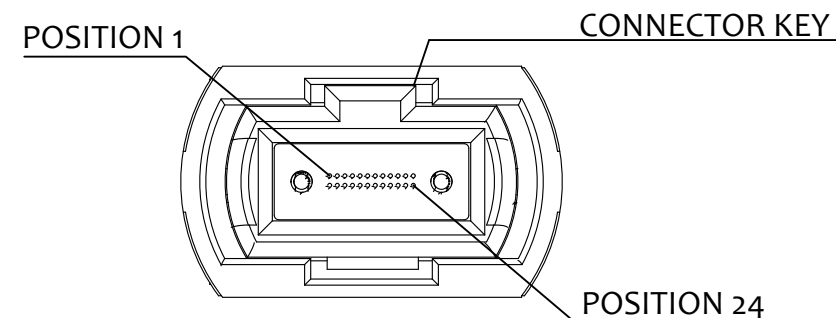

10

9

8

7

6

5

4

3

2

1

A

B

VIEW A

POLARITY C

VIEW A

A

B

VIEW A

POLARITY X

(TYPE-A: 2-2 according TIA-568.3-D)

VIEW A

BASIC VIEW MTP CONNECTOR

REVISION-DATE: A - 14.02.2014 CHANGE: DRAWN BY, DATE: M.Ruzbarsky 2014/02/14

- created a new drawing

REVISION-DATE: B - 26.02.2018 CHANGE: CHECKED BY, DATE: E.Koza 2014/02/17

- added new polarities

REVISION-DATE: X - DD.MM.YYYY CHANGE: APPROVED BY, DATE: I.Golian 2014/02/17

XXX

TITLE: TYPES OF POLARITIES FOR 24 FIBER CABLE

PRODUCT SPECIFICATION: QPN /SPEC.

DIMENSIONS IN MM UNLESS SPECIFIED

SCALE: NO SCALE

DRAWING NUMBER: 1-S-2663_2_B

SHEET NO. 2 of 3

PRODUCT NUMBER: sylex

SIZE A3

10

9

8

7

6

5

4

3

2

1

A