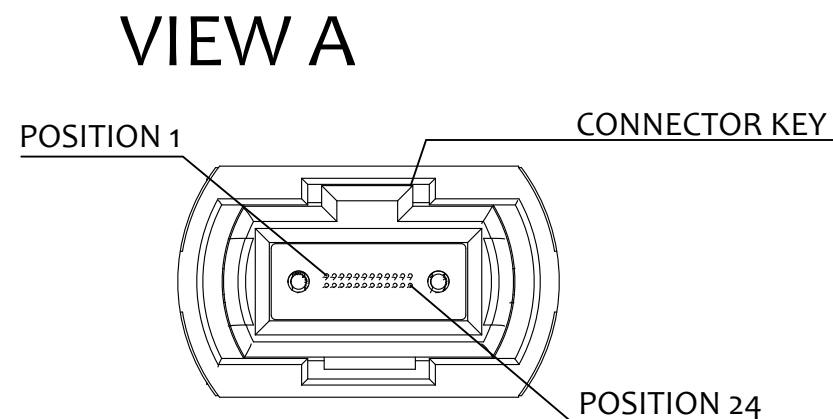

A

B

POLARITY A

A	CABLE CROSSING	B
BLUE / 1		1 BLUE /
ORANGE / 2		2 ORANGE /
GREEN / 3		3 GREEN /
BROWN / 4		4 BROWN /
GRAY / 5		5 GRAY /
WHITE / 6		6 WHITE /
RED / 7		7 RED /
BLACK / 8		8 BLACK /
YELLOW / 9		9 YELLOW /
PURPLE / 10		10 PURPLE /
PINK / 11		11 PINK /
AQUA / 12		12 AQUA /
BLUE / 13		13 BLUE
ORANGE / 14		14 ORANGE
GREEN / 15		15 GREEN
BROWN / 16		16 BROWN
GRAY / 17		17 GRAY
WHITE / 18		18 WHITE
RED / 19		19 RED
BLACK / 20		20 BLACK
YELLOW / 21		21 YELLOW
PURPLE / 22		22 PURPLE
PINK / 23		23 PINK
AQUA / 24		24 AQUA

A

B

POLARITY B

A	CABLE CROSSING	B
BLUE / 1		1 AQUA /
ORANGE / 2		2 PINK /
GREEN / 3		3 PURPLE /
BROWN / 4		4 YELLOW /
GRAY / 5		5 BLACK /
WHITE / 6		6 RED /
RED / 7		7 WHITE /
BLACK / 8		8 GRAY /
YELLOW / 9		9 BROWN /
PURPLE / 10		10 GREEN /
PINK / 11		11 ORANGE /
AQUA / 12		12 BLUE /
BLUE / 13		13 AQUA
ORANGE / 14		14 PINK
GREEN / 15		15 PURPLE
BROWN / 16		16 YELLOW
GRAY / 17		17 BLACK
WHITE / 18		18 RED
RED / 19		19 WHITE
BLACK / 20		20 GRAY
YELLOW / 21		21 BROWN
PURPLE / 22		22 GREEN
PINK / 23		23 ORANGE
AQUA / 24		24 BLUE

BASIC VIEW MTP CONNECTOR

REVISION-DATE: A - 14.02.2014	CHANGE:
- created a new drawing	
REVISION-DATE: B - 26.02.2018	CHANGE:
- added new polarities	
REVISION-DATE: X - DD.MM.YYYY	CHANGE:
XXX	

DRAWN BY, DATE:	M.Ruzbarsky 2014/02/14
CHECKED BY, DATE:	E.Koza 2014/02/17
APPROVED BY, DATE:	I.Golian 2014/02/17
PRODUCT NUMBER:	

TITLE: TYPES OF POLARITIES FOR 24 FIBER CABLE		
PRODUCT SPECIFICATION: QPN /SPEC.	DIMENSIONS IN MM UNLESS SPECIFIED	SCALE: NO SCALE
DRAWING NUMBER: 1-S-2663_1_B	SHEET NO. 1 of 3	SIZE A3
THIS DRAWING CONTAINS INFORMATION THAT IS PROPRIETARY TO SYLEX s.r.o AND SHOULD NOT BE USED WITHOUT WRITTEN PERMISSION