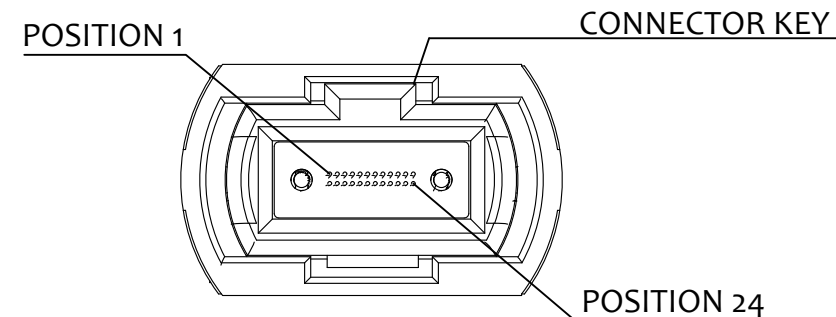

10

9

8

7

6

5

4

3

2

1

A

B

VIEW A

POLARITY C

VIEW A

A

B

VIEW A

POLARITY X

(TYPE-A: 2-2 according TIA-568.3-D)

VIEW A

BASIC VIEW MTP CONNECTOR

REVISION-DATE: A - 14.02.2014 CHANGE: DRAWN BY, DATE: M.Ruzbarsky 2014/02/14

- created a new drawing

REVISION-DATE: B - 26.02.2018 CHANGE: CHECKED BY, DATE: E.Koza 2014/02/17

- added new polarities

REVISION-DATE: X - DD.MM.YYYY CHANGE: APPROVED BY, DATE: I.Golian 2014/02/17

XXX

TITLE: TYPES OF POLARITIES FOR 24 FIBER CABLE

PRODUCT SPECIFICATION: QPN /SPEC.

DIMENSIONS IN MM UNLESS SPECIFIED

SCALE: NO SCALE

DRAWING NUMBER: 1-S-2663_2_B

SHEET NO. 2 of 3

PRODUCT NUMBER: sylex

SIZE A3

10

9

8

7

6

5

4

3

2

1

A